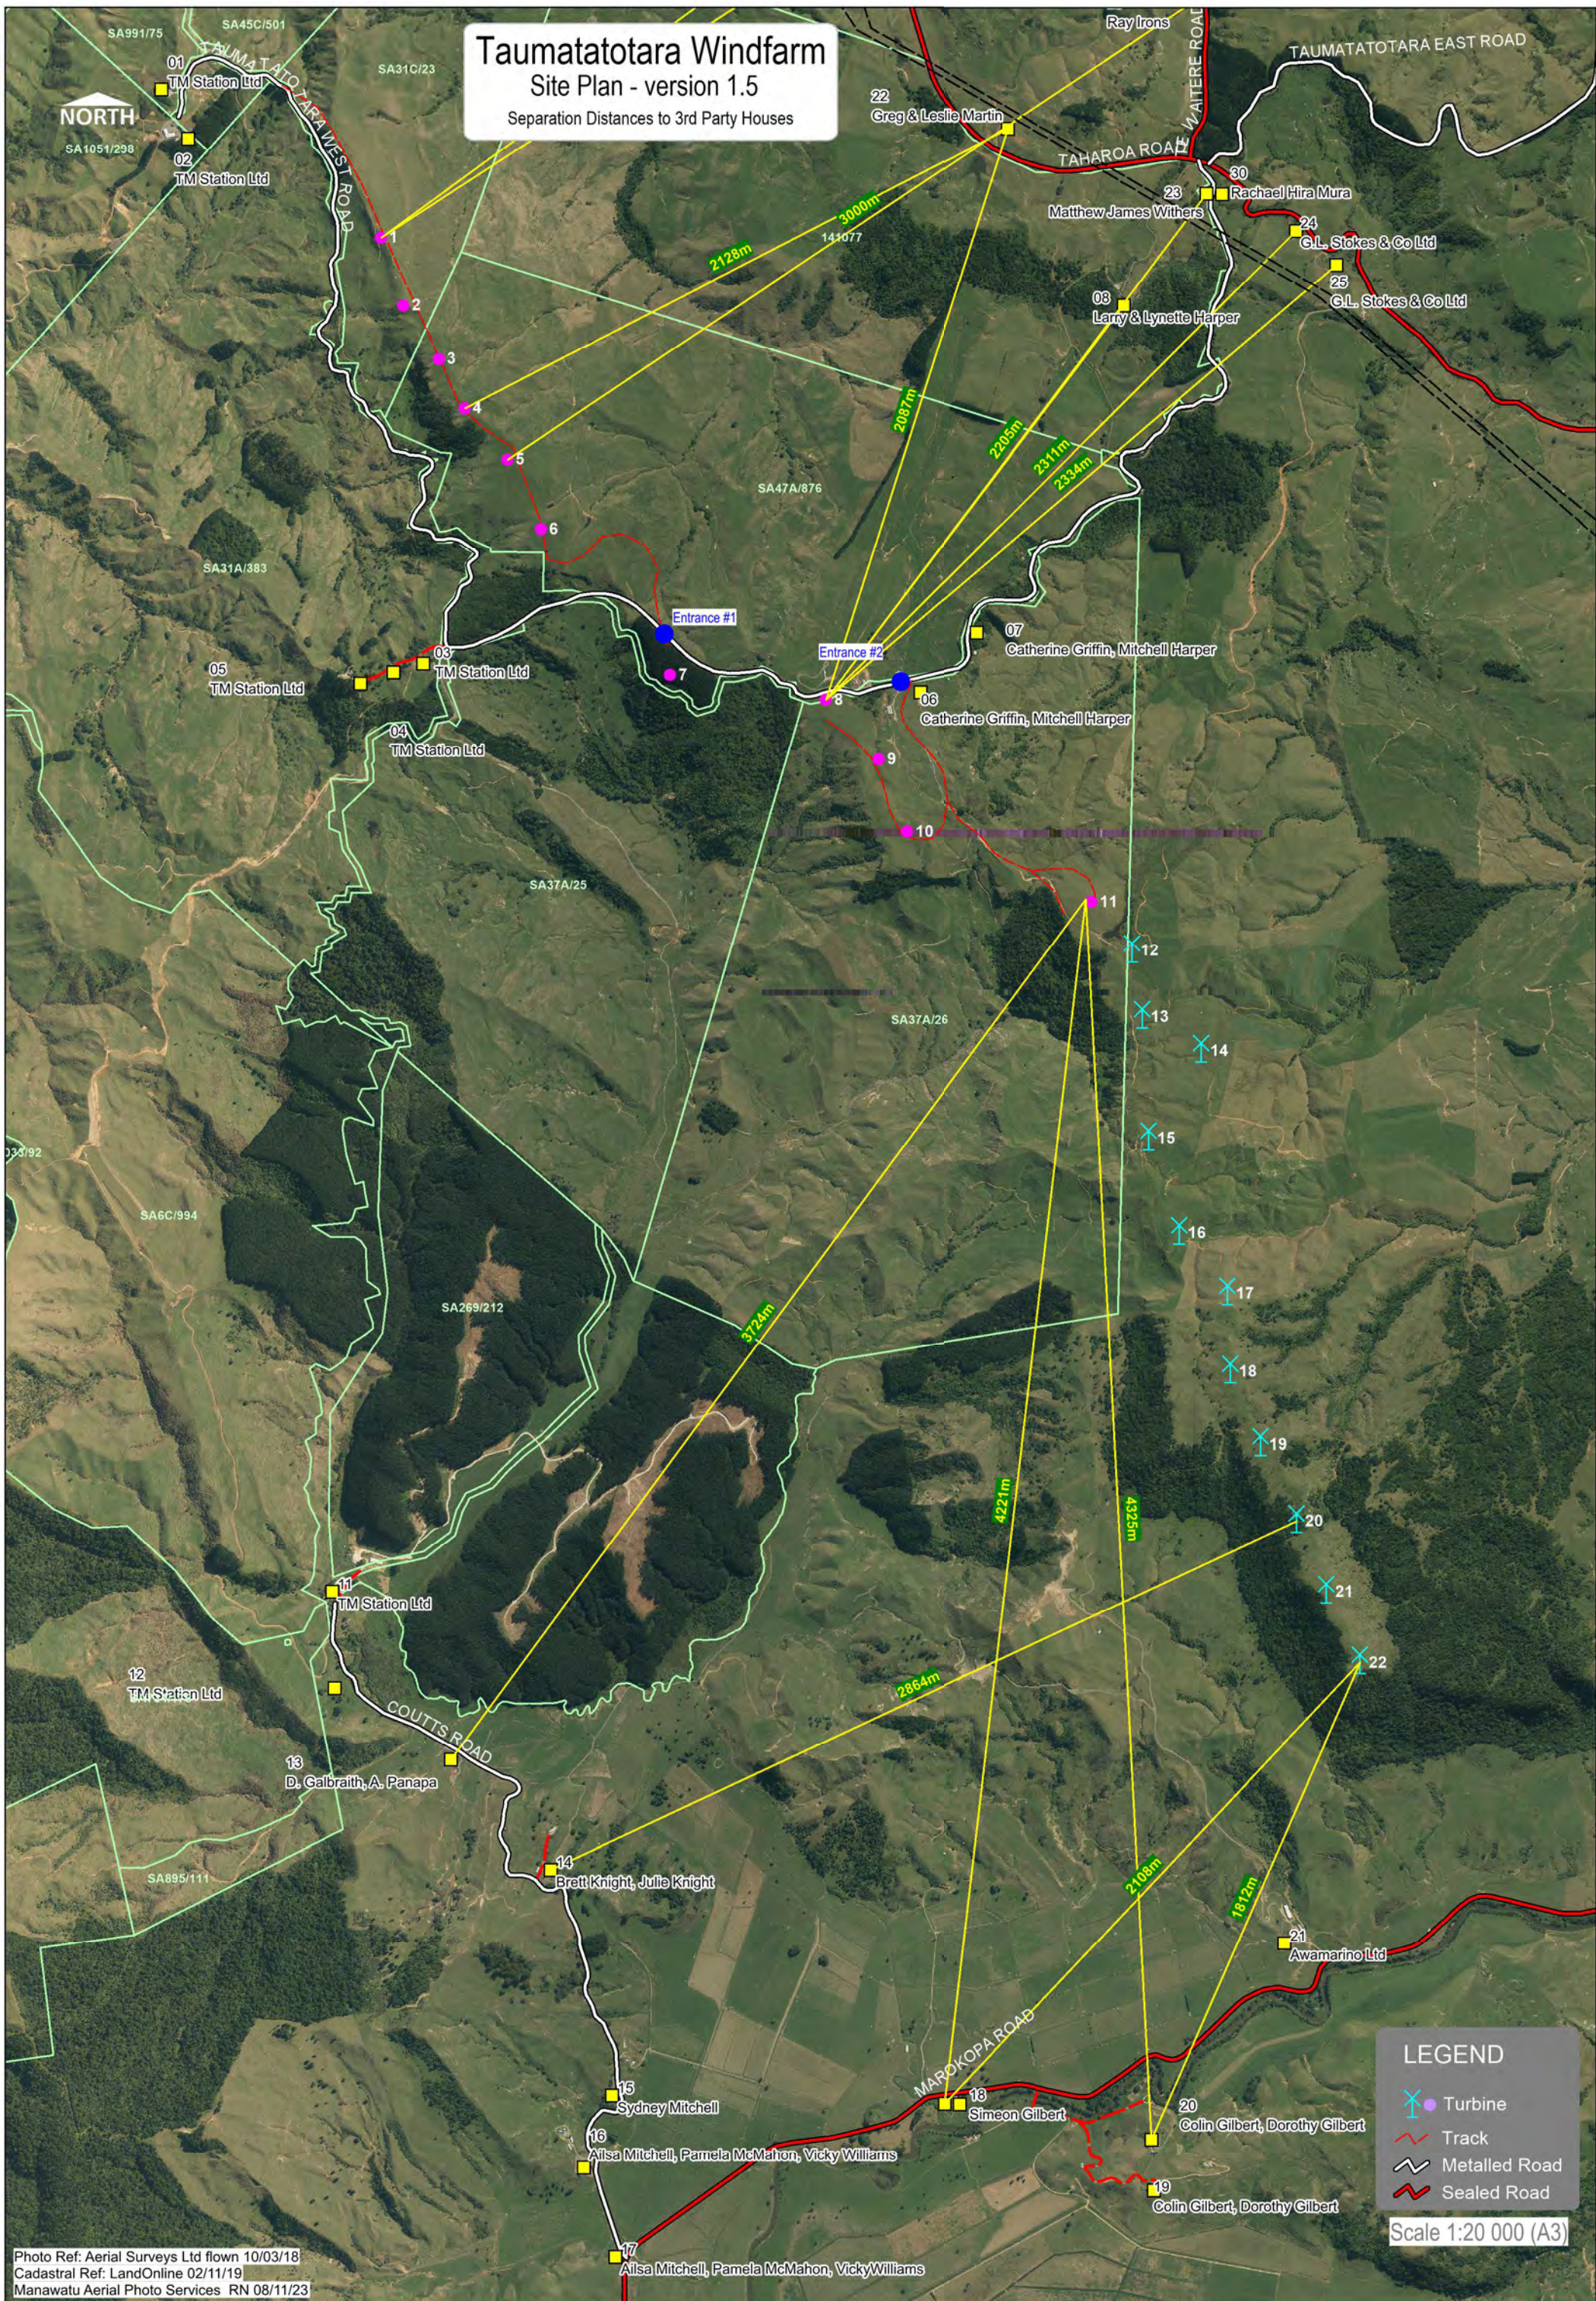

Taumatotara Windfarm

Site Plan - version 1.5

Separation Distances to 3rd Party Houses

LEGEND

- Turbine
- Track
- Metalled Road
- Sealed Road

Scale 1:20 000 (A3)